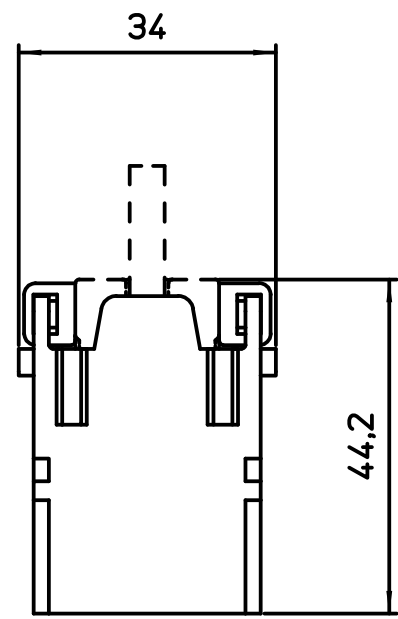

Diritti riservati All rights reserved

C

C

Dimensions in mm

Simplified representation with dimensions without tolerance

Original Size A4

Date 26/01/21

Sign. S. Diasparra

CX 01 MIM
MIXO ADAPTOR x HDMI Type A Male

Scale
1:1

1

2