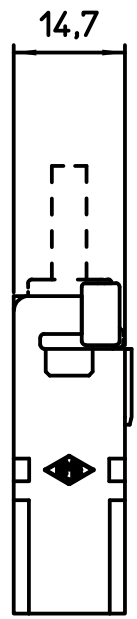

Diritti riservati All rights reserved

C

C